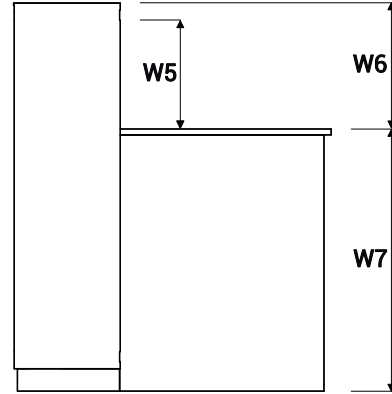

1. **Glass top** - glass LACOBEL 4mm
2. **Worktop** - MFC 28mm, PVC edge
3. **Front** - lacquered MDF (gloss) 12 - 16mm
4. **Light source** - RGBW LED, remote control
5. **Body** - MDF lacquered(gloss) 22mm
6. **Low side panel** - MFC 28mm, PVC edge
7. **Base** - laquered MFC - gloss
8. **Leveling** - 5mm range

ATTENTION - Possibility of ordering reception counter front panel in other RAL colours. For more information please ask customer service.

1. **Cable grommets** - Ø80mm

TECHNICAL SPECIFICATION

DIMENSIONS

W1 - 1800mm | W2 - 1700mm | W3 - 300mm | W4 - 600mm | W5 - 344mm | W6 - 360mm | W7 - 740mm

PRODUCT ILLUSTRATION	DIMENSIONS [mm]			INDEX SYMBOL						COMMENTS
	WIDTH	DEPTH	HEIGHT			kg	m3	pcs		

RECEPTION DESK

	1800	900	1100	LAS18		125.5	0.987	3		
--	------	-----	------	-------	--	-------	-------	---	--	--