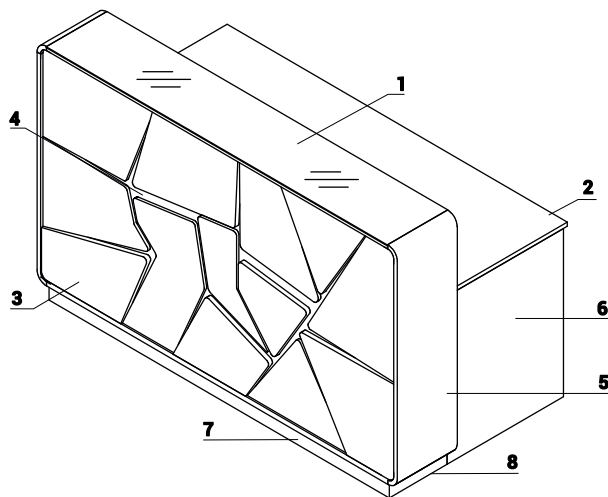

TECHNICAL SPECIFICATION

COLOURS

COUNTER TOP - GLASS

WHITE, LACOBEL

BODY

67 WHITE PASTEL

FRONT - MDF

MDF LACQUERED,  
GLOSS

1. **Glass top** - glass LACOBEL 4mm
2. **Worktop** - MFC 28mm, PVC edge
3. **Front** - lacquered MDF (gloss) 12 - 16mm
4. **Light source** - RGBW LED, remote control
5. **Body** - MDF lacquered(gloss) 22mm
6. **Low side panel** - MFC 28mm, PVC edge
7. **Base** - laquered MFC - gloss
8. **Leveling** - 5mm range

ATTENTION - Possibility of ordering reception counter front panel in other RAL colours. For more information please ask customer service.

1. **Cable grommets** - Ø80mm

TECHNICAL SPECIFICATION

DIMENSIONS

W1 - 1800mm | W2 - 1700mm | W3 - 300mm | W4 - 600mm | W5 - 344mm | W6 - 360mm | W7 - 740mm

PRODUCT ILLUSTRATION	DIMENSIONS [mm]			INDEX SYMBOL						COMMENTS
	WIDTH	DEPTH	HEIGHT			kg	m3	pcs		

RECEPTION DESK

	1800	900	1100	LAS18		125.5	0.987	3		
--	------	-----	------	-------	--	-------	-------	---	--	--