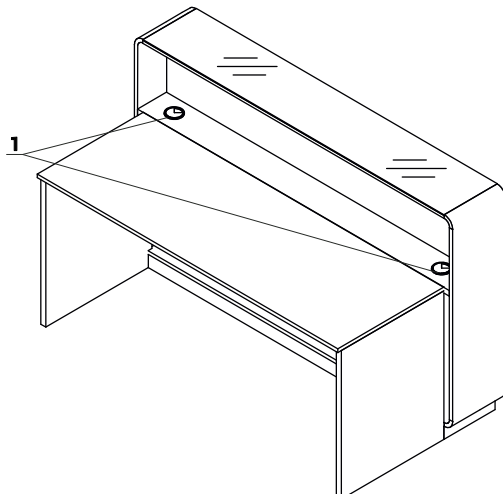

TECHNICAL SPECIFICATION

COLOURS

COUNTER TOP - GLASS

WHITE, LACOBEL

BODY

67 WHITE PASTEL

FRONT - MDF

MDF LACQUERED,  
GLOSS

1. **Glass top** - glass LACOBEL 4mm
2. **Worktop** - MFC 28mm, PVC edge
3. **Front** - lacquered MDF (gloss) 12 - 16mm
4. **Light source** - RGBW LED, remote control
5. **Body** - MDF lacquered(gloss) 22mm
6. **Low side panel** - MFC 28mm, PVC edge
7. **Base** - laquered MFC - gloss
8. **Leveling** - 5mm range

ATTENTION - Possibility of ordering reception counter front panel in other RAL colours. For more information please ask customer service.

1. **Cable grommets** - Ø80mm

TECHNICAL SPECIFICATION

DIMENSIONS

W1 - 1800mm | W2 - 1700mm | W3 - 300mm | W4 - 600mm | W5 - 344mm | W6 - 360mm | W7 - 740mm

PRODUCT ILLUSTRATION	DIMENSIONS [mm]			INDEX SYMBOL						COMMENTS
	WIDTH	DEPTH	HEIGHT			kg	m3	pcs		

RECEPTION DESK

	1800	900	1100	LAS18		125.5	0.987	3		
--	------	-----	------	-------	--	-------	-------	---	--	--