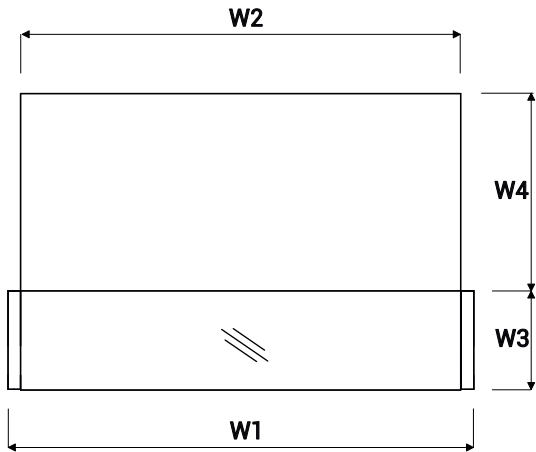

1. **Glass top** - glass LACOBEL 4mm
2. **Worktop** - MFC 28mm, PVC edge
3. **Front** - lacquered MDF (gloss) 12 - 16mm
4. **Light source** - RGBW LED, remote control
5. **Body** - MDF lacquered(gloss) 22mm
6. **Low side panel** - MFC 28mm, PVC edge
7. **Base** - laquered MFC - gloss
8. **Leveling** - 5mm range

ATTENTION - Possibility of ordering reception counter front panel in other RAL colours. For more information please ask customer service.

1. **Cable grommets** - Ø80mm

TECHNICAL SPECIFICATION

DIMENSIONS

W1 - 1800mm | W2 - 1700mm | W3 - 300mm | W4 - 600mm | W5 - 344mm | W6 - 360mm | W7 - 740mm

PRODUCT ILLUSTRATION	DIMENSIONS [mm]			INDEX SYMBOL						COMMENTS
	WIDTH	DEPTH	HEIGHT			kg	m3	pcs		

RECEPTION DESK

	1800	900	1100	LAS18		125.5	0.987	3		
--	------	-----	------	-------	--	-------	-------	---	--	--