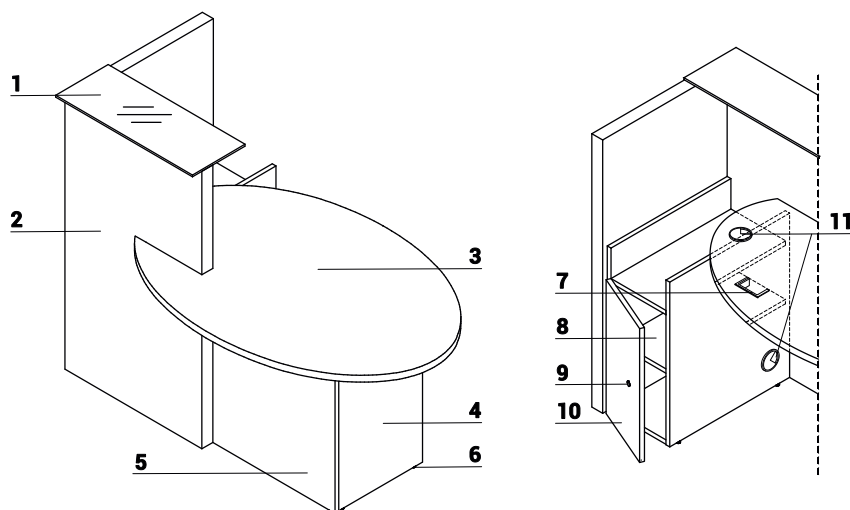

TECHNICAL SPECIFICATION

COLOURS

FRONT

34 CHESTNUT

64 COCOA

BODY

67 WHITE PASTEL

- 1. Top - tempered frosted glass 8mm
- 2. Front - MFC 52mm
- 3. Worktop - MFC 28mm, PVC edge
- 4. Body - MFC 28mm, PVC edge
- 5. Body - MFC 18mm, PVC edge
- 6. Leveling - 5mm range
- 7. Rectangular grommet- 90x48mm
- 8. Dividing storage - MFC 18mm, PVC edge
- 9. Patent lock
- 10. Front - MFC 18mm, PVC edge
- 11. Cable grommets - Ø80mm

DIMENSIONS

W1 - 650mm | W2 - 1548mm | W3 - 870mm | W4 - 352mm | W5 - 695mm | W6 - 250mm | W7 - 1230mm | W8 - 1150mm | W9 - 650mm | W10 - 900mm | W11 - 692mm | W12 - 430mm | W13 - 320mm

PRODUCT ILLUSTRATION	DIMENSIONS [mm]			INDEX SYMBOL						COMMENTS
	WIDTH	DEPTH	HEIGHT			kg	m3	pcs		

OVO RECEPTION DESK

	1550	870	1150	LOP10		93.0	0.240	3		
	1550	870	1150	LOL10		93.0	0.236	3		

DESCRIPTION

 - NET WEIGHT

 VOLUME

 NUMBER OF PACKAGES