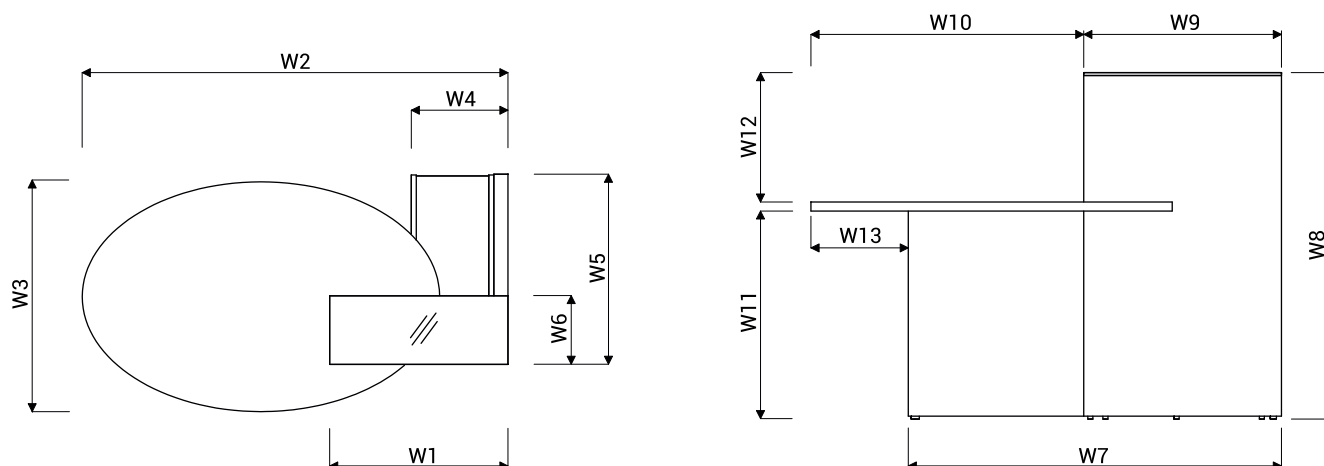

TECHNICAL SPECIFICATION

COLOURS

FRONT

34 CHESTNUT

64 COCOA

BODY

67 WHITE PASTEL

- 1. Top - tempered frosted glass 8mm
- 2. Front - MFC 52mm
- 3. Worktop - MFC 28mm, PVC edge
- 4. Body - MFC 28mm, PVC edge
- 5. Body - MFC 18mm, PVC edge
- 6. Leveling - 5mm range
- 7. Rectangular grommet- 90x48mm
- 8. Dividing storage - MFC 18mm, PVC edge
- 9. Patent lock
- 10. Front - MFC 18mm, PVC edge
- 11. Cable grommets - Ø80mm

DIMENSIONS

W1 - 650mm | W2 - 1548mm | W3 - 870mm | W4 - 352mm | W5 - 695mm | W6 - 250mm | W7 - 1230mm | W8 - 1150mm | W9 - 650mm | W10 - 900mm | W11 - 692mm | W12 - 430mm | W13 - 320mm

PRODUCT ILLUSTRATION	DIMENSIONS [mm]			INDEX SYMBOL						COMMENTS
	WIDTH	DEPTH	HEIGHT			kg	m3	pcs		

OVO RECEPTION DESK

	1550	870	1150	LOP10		93.0	0.240	3		
	1550	870	1150	LOL10		93.0	0.236	3		

DESCRIPTION

 - NET WEIGHT

 VOLUME

 NUMBER OF PACKAGES