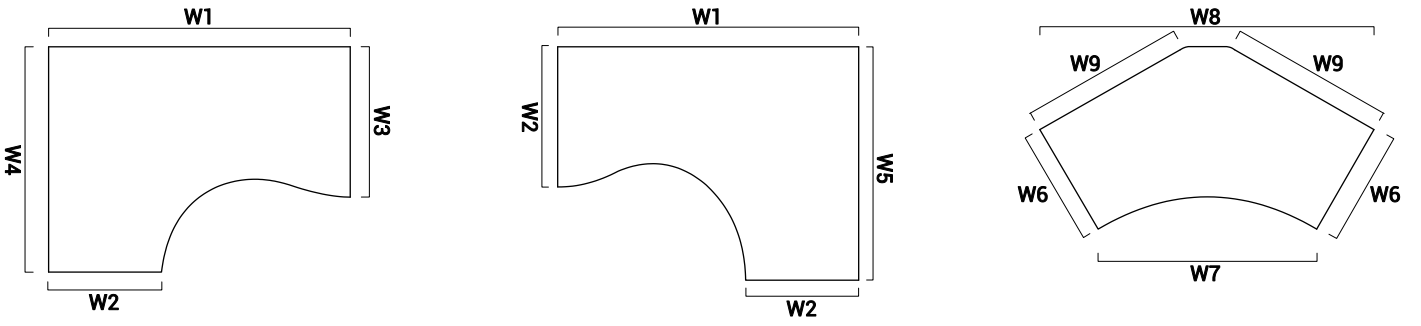

TECHNICAL SPECIFICATION

W1 - 1600mm | W2 - 600mm | W3 - 800mm | W4 - 1200mm | W5 - 1000mm | W6 - 600mm | W7 - 1143mm | W8 - 1743mm | W9 - 845mm

PRODUCT ILLUSTRATION	DIMENSIONS [mm]			INDEX SYMBOL						COMMENTS
	WIDTH	DEPTH	HEIGHT			kg	m3	pcs		