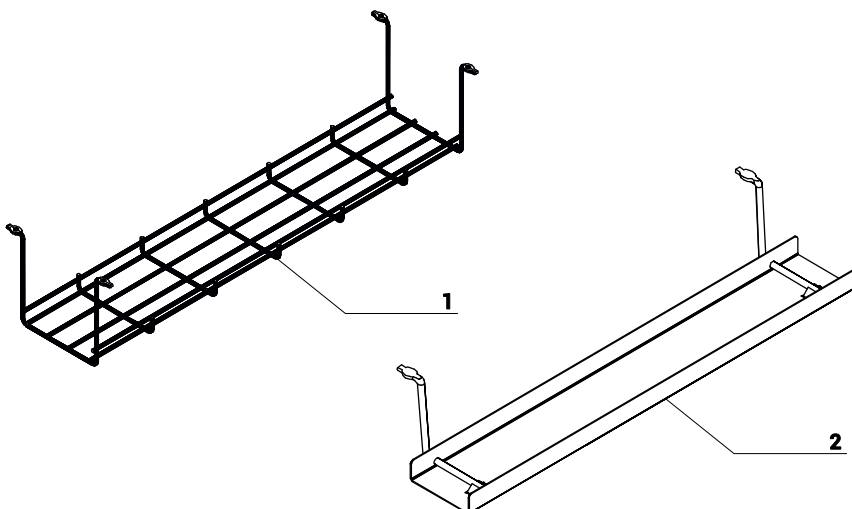

TECHNICAL SPECIFICATION

WORKTOP - CONFIGURATIONS

FRAME

1. Leg - powder painted steel
2. Height adjustment - 685 - 785mm

ACCESSORIES

1. Horizontal cable tray S69 - powder painted, colour: 09 - aluminum
2. Horizontal cable tray E64 - powder painted, colour: M009 - aluminum semi matte

TECHNICAL SPECIFICATION

W1 - 1600mm | W2 - 600mm | W3 - 800mm | W4 - 1200mm | W5 - 1000mm | W6 - 600mm | W7 - 1143mm | W8 - 1743mm | W9 - 845mm

PRODUCT ILLUSTRATION	DIMENSIONS [mm]			INDEX SYMBOL						COMMENTS
	WIDTH	DEPTH	HEIGHT			kg	m3	pcs		