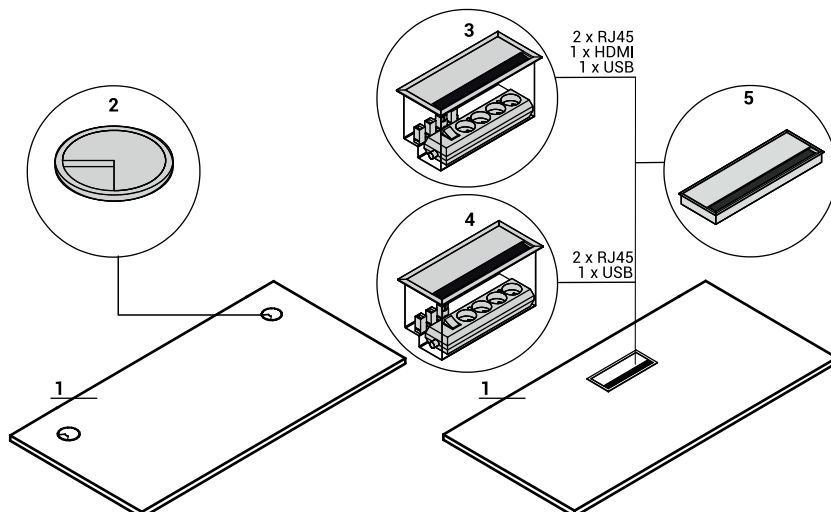

WORKTOP

1. **Worktop** - MFC 28mm, PVC edge
2. **Option with additional charge** - 2 x grommet PVC - Ø80mm
3. **Option with additional charge** - Mediabox M04H - 2xRJ45 (class E, cat. 6) +1xUSB + 1xHDMI + 4x230V, colour: M009 - aluminum semi-matte
4. **Option with additional charge** - Mediabox M04 - 2xRJ45 (class E, cat. 6) +1xUSB + 4x230V, colour: M009 - aluminum semi-matte
5. **Option with additional charge** - Top access M05 - colour: M009 - aluminum semi-matte

TECHNICAL SPECIFICATION

WORKTOP - CONFIGURATIONS

FRAME

1. Leg - powder painted steel
2. Height adjustment - 685 - 785mm

ACCESSORIES

1. Horizontal cable tray S69 - powder painted, colour: 09 - aluminum
2. Horizontal cable tray E64 - powder painted, colour: M009 - aluminum semi matte

TECHNICAL SPECIFICATION

W1 - 1600mm | W2 - 600mm | W3 - 800mm | W4 - 1200mm | W5 - 1000mm | W6 - 600mm | W7 - 1143mm | W8 - 1743mm | W9 - 845mm

PRODUCT ILLUSTRATION	DIMENSIONS [mm]			INDEX SYMBOL						COMMENTS
	WIDTH	DEPTH	HEIGHT			kg	m3	pcs		