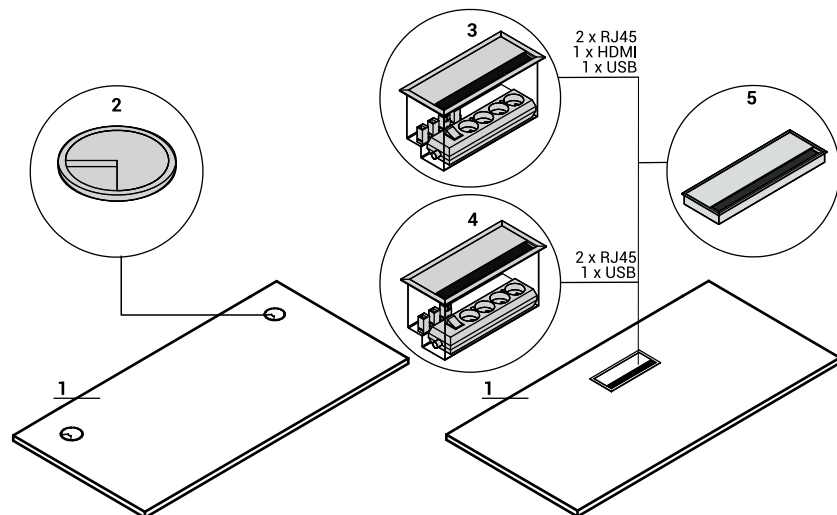

FRAME - (FOOT EXTRA CHARGE 22,50€ PER FOOT (1PIECE) PER DESK 45€)

25 POLISHED
ALUMINUM

ELECTRIC HEIGHT ADJUSTMENT

M009 ALUMINUM
SEMI-MATTE

WORKTOP

1. **Worktop** - MFC 28mm, PVC edge
2. **Option with additional charge** - 2 x grimmet PVC - ø 80mm
3. **Option with additional charge** - Mediabox M04H - 2xRJ45 (class E, cat. 6) +1xUSB + 1xHDMI + 4x230V, colour: M009 - aluminum semi-matte
4. **Option with additional charge** - Mediabox M04 - 2xRJ45 (class E, cat. 6) +1xUSB + 4x230V, colour: M009 - aluminum semi-matte
5. **Option with additional charge** - Top access M05 - colour: M009 - aluminum semi-matte

TECHNICAL SPECIFICATION
WORKTOP - CONFIGURATIONS

FRAME

1. **Frame** - no height adjustment - fixed height 740mm
2. **Frame with manual height adjustment** - 620-820mm, every 20mm
3. **Column** - vertical cable management, powder painted steel
4. **Foot** - powder painted or polished aluminum

W1 - 1600mm | W2 - 1702mm | W3 - 432mm

W1 - 1600mm | W2 - 600mm | W3 - 800mm | W4 - 1200mm | W5 - 1000mm

PRODUCT ILLUSTRATION	DIMENSIONS [mm]			INDEX SYMBOL						COMMENTS
	WIDTH	DEPTH	HEIGHT			kg	m3	pcs		