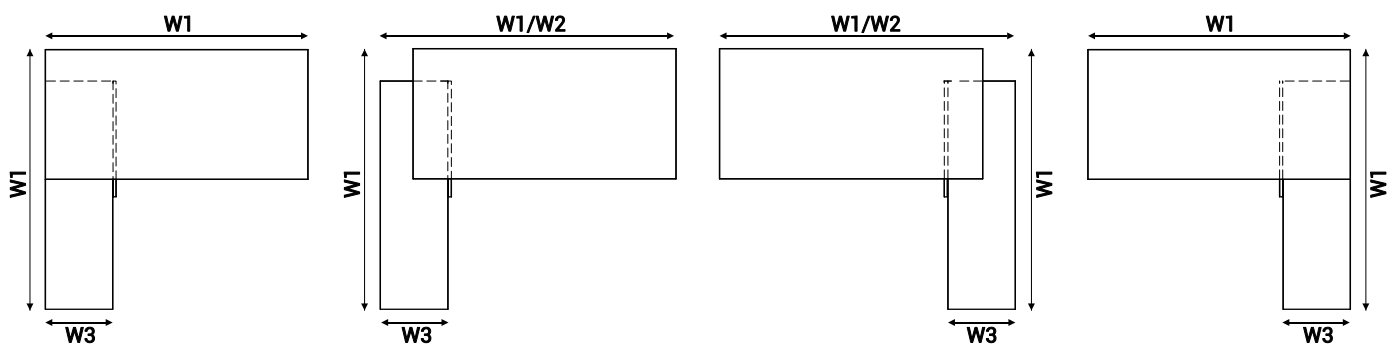

TECHNICAL SPECIFICATION
WORKTOP - CONFIGURATIONS

FRAME

1. **Frame** - no height adjustment - fixed height 740mm
2. **Frame with manual height adjustment** - 620-820mm, every 20mm
3. **Column** - vertical cable management, powder painted steel
4. **Foot** - powder painted or polished aluminum

- 1. **Worktop** - MFC 28mm, PVC edge
- 2. **Top** - MFC 28mm, PVC edge
- 3. **Side panels** - MFC 18mm, PVC edge
- 4. **Sliding front** - MFC 18mm, PVC edge
- 5. **Shelf** - MFC 18mm, PVC edge
- 6. **Base** - MFC 18mm, PVC edge
- 7. **Drawer** - MFC 18mm, PVC edge, lock - possible to change location

W1 - 1600mm | W2 - 1702mm | W3 - 432mm

W1 - 1600mm | W2 - 600mm | W3 - 800mm | W4 - 1200mm | W5 - 1000mm

PRODUCT ILLUSTRATION	DIMENSIONS [mm]			INDEX SYMBOL						COMMENTS
	WIDTH	DEPTH	HEIGHT			kg	m3	pcs		