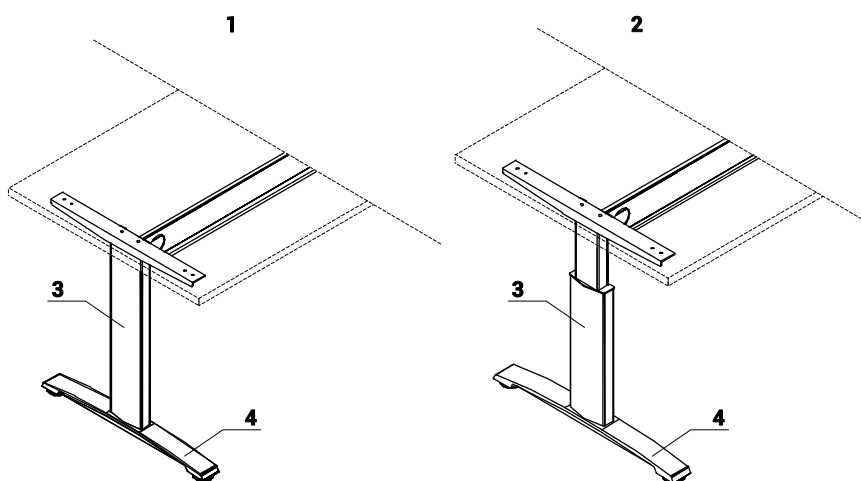

FRAME - (FOOT EXTRA CHARGE 22,50€ PER FOOT (1PIECE) PER DESK 45€)

25 POLISHED
ALUMINUM

ELECTRIC HEIGHT ADJUSTMENT

M009 ALUMINUM
SEMI-MATTE

WORKTOP

1. **Worktop** - MFC 28mm, PVC edge
2. **Option with additional charge** - 2 x grimmet PVC - ø 80mm
3. **Option with additional charge** - Mediabox M04H - 2xRJ45 (class E, cat. 6) +1xUSB + 1xHDMI + 4x230V, colour: M009 - aluminum semi-matte
4. **Option with additional charge** - Mediabox M04 - 2xRJ45 (class E, cat. 6) +1xUSB + 4x230V, colour: M009 - aluminum semi-matte
5. **Option with additional charge** - Top access M05 - colour: M009 - aluminum semi-matte

TECHNICAL SPECIFICATION
WORKTOP - CONFIGURATIONS

FRAME

1. **Frame** - no height adjustment - fixed height 740mm
2. **Frame with manual height adjustment** - 620-820mm, every 20mm
3. **Column** - vertical cable management, powder painted steel
4. **Foot** - powder painted or polished aluminum

W1 - 1600mm | W2 - 1702mm | W3 - 432mm

W1 - 1600mm | W2 - 600mm | W3 - 800mm | W4 - 1200mm | W5 - 1000mm

PRODUCT ILLUSTRATION	DIMENSIONS [mm]			INDEX SYMBOL						COMMENTS
	WIDTH	DEPTH	HEIGHT			kg	m3	pcs		