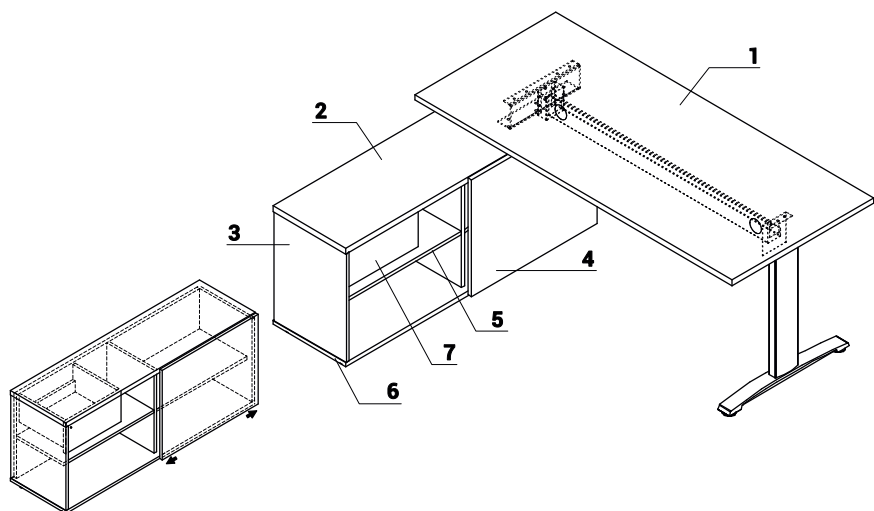

TECHNICAL SPECIFICATION
WORKTOP - CONFIGURATIONS

FRAME

1. **Frame** - no height adjustment - fixed height 740mm
2. **Frame with manual height adjustment** - 620-820mm, every 20mm
3. **Column** - vertical cable management, powder painted steel
4. **Foot** - powder painted or polished aluminum

- 1. **Worktop** - MFC 28mm, PVC edge
- 2. **Top** - MFC 28mm, PVC edge
- 3. **Side panels** - MFC 18mm, PVC edge
- 4. **Sliding front** - MFC 18mm, PVC edge
- 5. **Shelf** - MFC 18mm, PVC edge
- 6. **Base** - MFC 18mm, PVC edge
- 7. **Drawer** - MFC 18mm, PVC edge, lock - possible to change location

W1 - 1600mm | W2 - 1702mm | W3 - 432mm

W1 - 1600mm | W2 - 600mm | W3 - 800mm | W4 - 1200mm | W5 - 1000mm

PRODUCT ILLUSTRATION	DIMENSIONS [mm]			INDEX SYMBOL						COMMENTS
	WIDTH	DEPTH	HEIGHT			kg	m3	pcs		