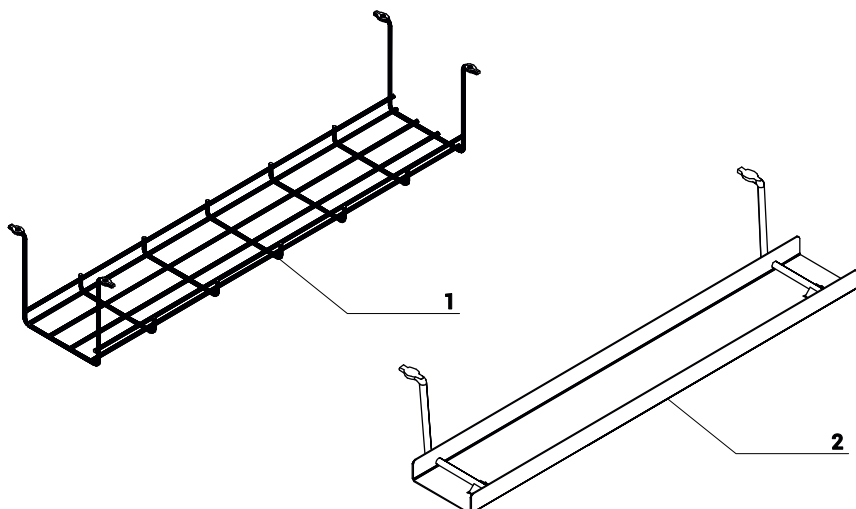

ACCESSORIES

1. **Horizontal cable tray S69** - powder painted, colour: 09 - aluminum
2. **Horizontal cable tray E64** - powder painted, colour: M009 - aluminum semi matte