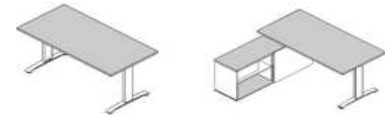

TECHNICAL SPECIFICATION

COLOURS

WORKTOP, TOP, BOTTOM

FRONT

BODY - FIRST GROUP

BODY - SECOND GROUP

GROMMET - BLACK

GROMMET - DESKS - WORKTOP, FRAME, MODESTY PANEL

FRAME - (FOOT EXTRA CHARGE 22,50€ PER FOOT (1PIECE) PER DESK 45€)

25 POLISHED
ALUMINUM

ELECTRIC HEIGHT ADJUSTMENT

M009 ALUMINUM
SEMI-MATTE

WORKTOP

1. **Worktop** - MFC 28mm, PVC edge
2. **Option with additional charge** - 2 x grimmet PVC - ø 80mm
3. **Option with additional charge** - Mediabox M04H - 2xRJ45 (class E, cat. 6) +1xUSB + 1xHDMI + 4x230V, colour: M009 - aluminum semi-matte
4. **Option with additional charge** - Mediabox M04 - 2xRJ45 (class E, cat. 6) +1xUSB + 4x230V, colour: M009 - aluminum semi-matte
5. **Option with additional charge** - Top access M05 - colour: M009 - aluminum semi-matte